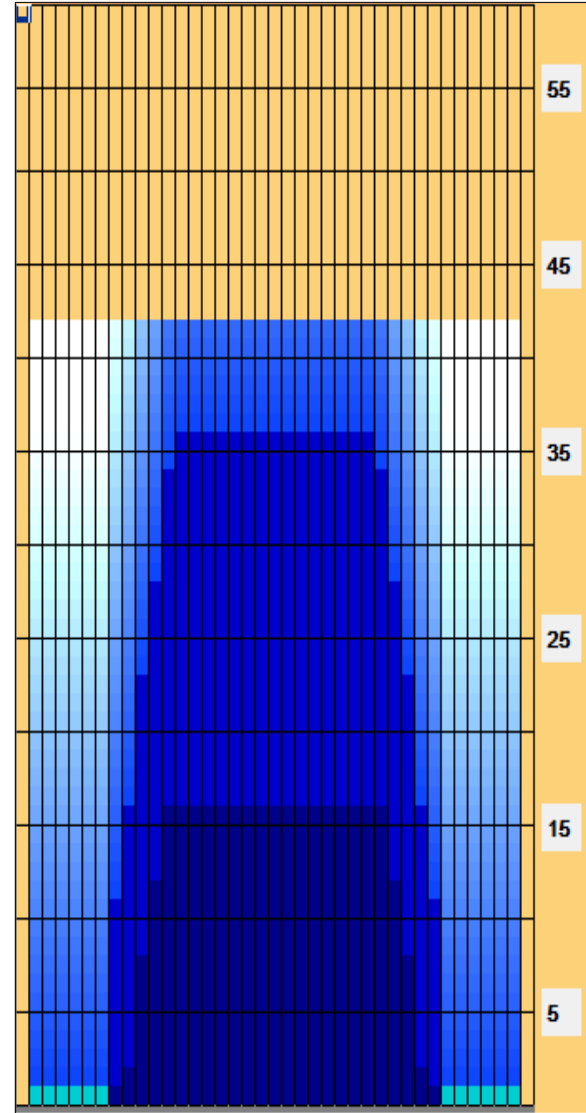

2006 Ebonite Junior Gold Survivors

Oil Pattern Distance: 42 Feet   **Reverse Brush Drop:** 42 Feet   **Oil Per Board:** 50 uL
Forward Oil Total: 11.6 mL   **Reverse Oil Total:** 11.05 mL   **Volume Oil Total:** 22.65 mL
Forward Boards Crossed: 232 Boards   **Reverse Boards Crossed:** 221 Boards   **Total Boards Crossed:** 453 Boards

	Start	Stop	Loads	Speed	Crossed	Start	End	Feet	T.Oil
1	2L	2R	2	10	74	0.0	1.4	1.4	3700
2	9L	9R	1	10	23	1.4	2.8	1.4	1150
3	10L	10R	3	14	63	2.8	8.7	5.9	3150
4	11L	11R	2	14	38	8.7	12.6	3.9	1900
5	12L	12R	2	14	34	12.6	16.5	3.9	1700
6	2L	2R	0	18	0	16.5	34.0	17.5	0
7	2L	2R	0	26	0	34.0	38.0	4.0	0
8	2L	2R	0	30	0	38.0	42.0	4.0	0

	Start	Stop	Loads	Speed	Crossed	Start	End	Feet	T.Oil
1	2L	2R	0	30	0	42.0	36.0	-6.0	0
2	13L	13R	1	18	15	36.0	33.5	-2.5	750
3	12L	12R	2	18	34	33.5	28.4	-5.1	1700
4	11L	11R	2	18	38	28.4	23.3	-5.1	1900
5	10L	10R	3	18	63	23.3	15.7	-7.6	3150
6	9L	9R	2	18	46	15.7	10.6	-5.1	2300
7	8L	8R	1	14	25	10.6	8.7	-1.9	1250
8	2L	2R	0	10	0	8.7	0.0	-8.7	0

Conditioner:
Type In or Select
One

TransferType:
Type In or Select
One

- Forward
- Reverse
- Combined
- Buff